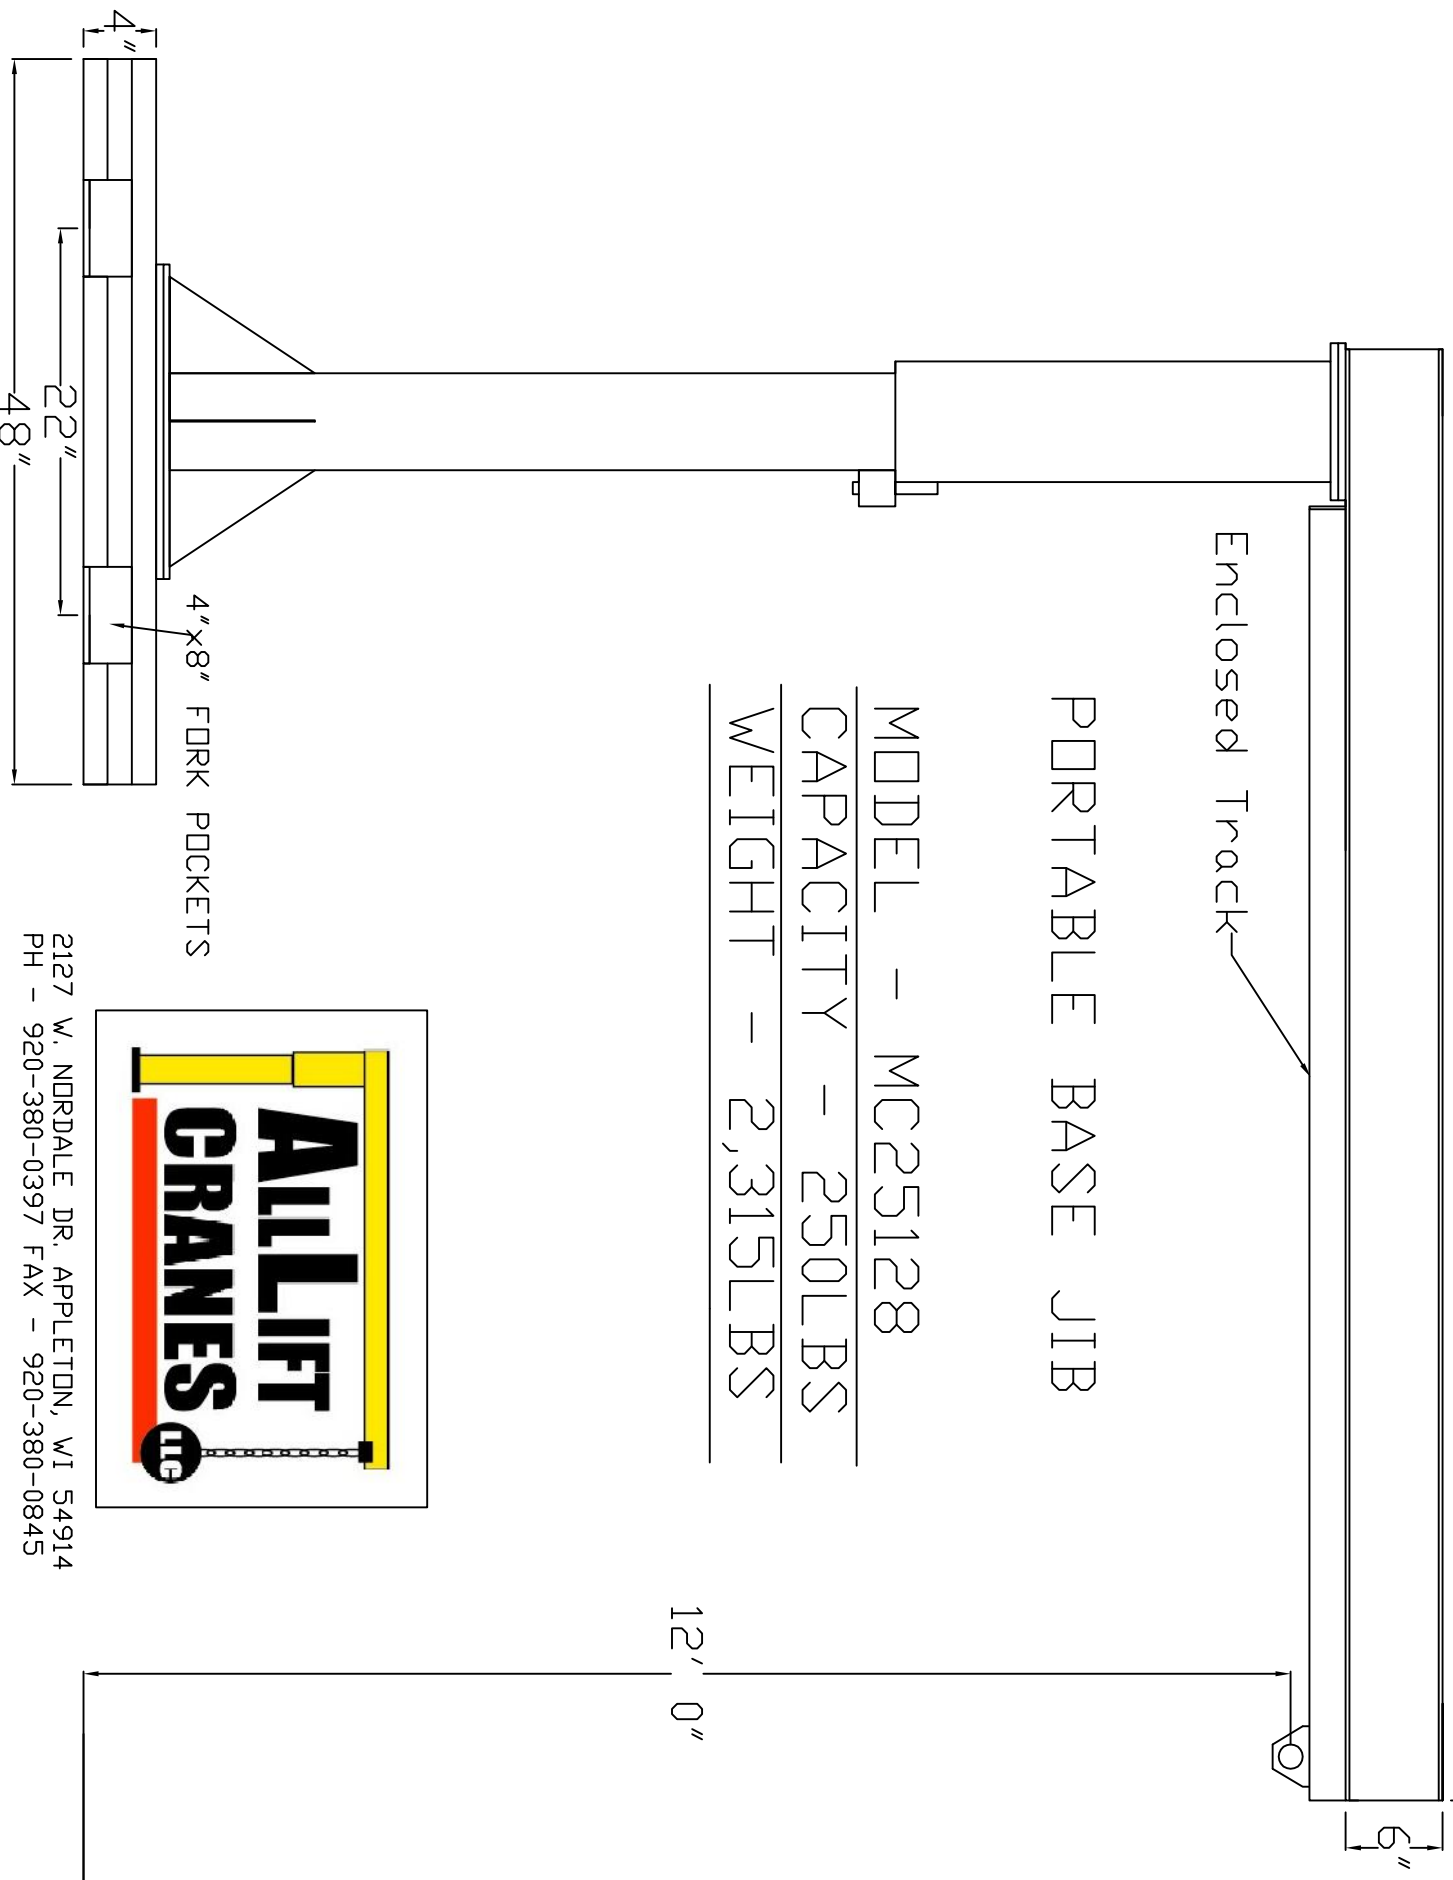

8' 0"

Enclosed Track

PORTABLE BASE JIB

MODEL - MC25128

CAPACITY - 250LBS

WEIGHT - 2,315LBS

12' 0"

4"x8" FORK POCKETS